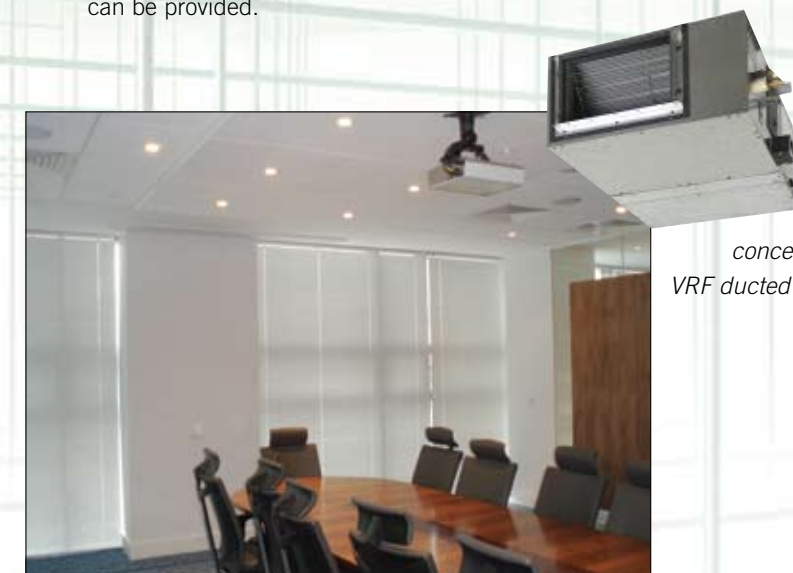

concealed
VRF ducted unit

MECHANICAL SERVICES

- Air conditioning and Ventilation
- Computer Room closed control air conditioning units
- Heating
- Chiller plant procurement
- Heat Recovery
- Refrigeration
- Service
- Low pressure Hot water systems and Cold water supply
- Gas supplies and certification
- Boiler certification
- Energy management
- Maintenance procurement
- Air tightness testing to CIBSE TM23 standards (domestic and non domestic)
- Thermography of building fabric by qualified inspectors (domestic and non domestic)
- Air filtration and Air Quality
- Building Log Books
- Water quality and testing

BUILDING SERVICES ENGINEERING LTD.

18 Beaufield Green, Maynooth, Co. Kildare.

Tel: 01 601 6434 • Fax: 01 627 9893

Email: info@bse.ie | Web: www.bse.ie

FULL MEMBERSHIP